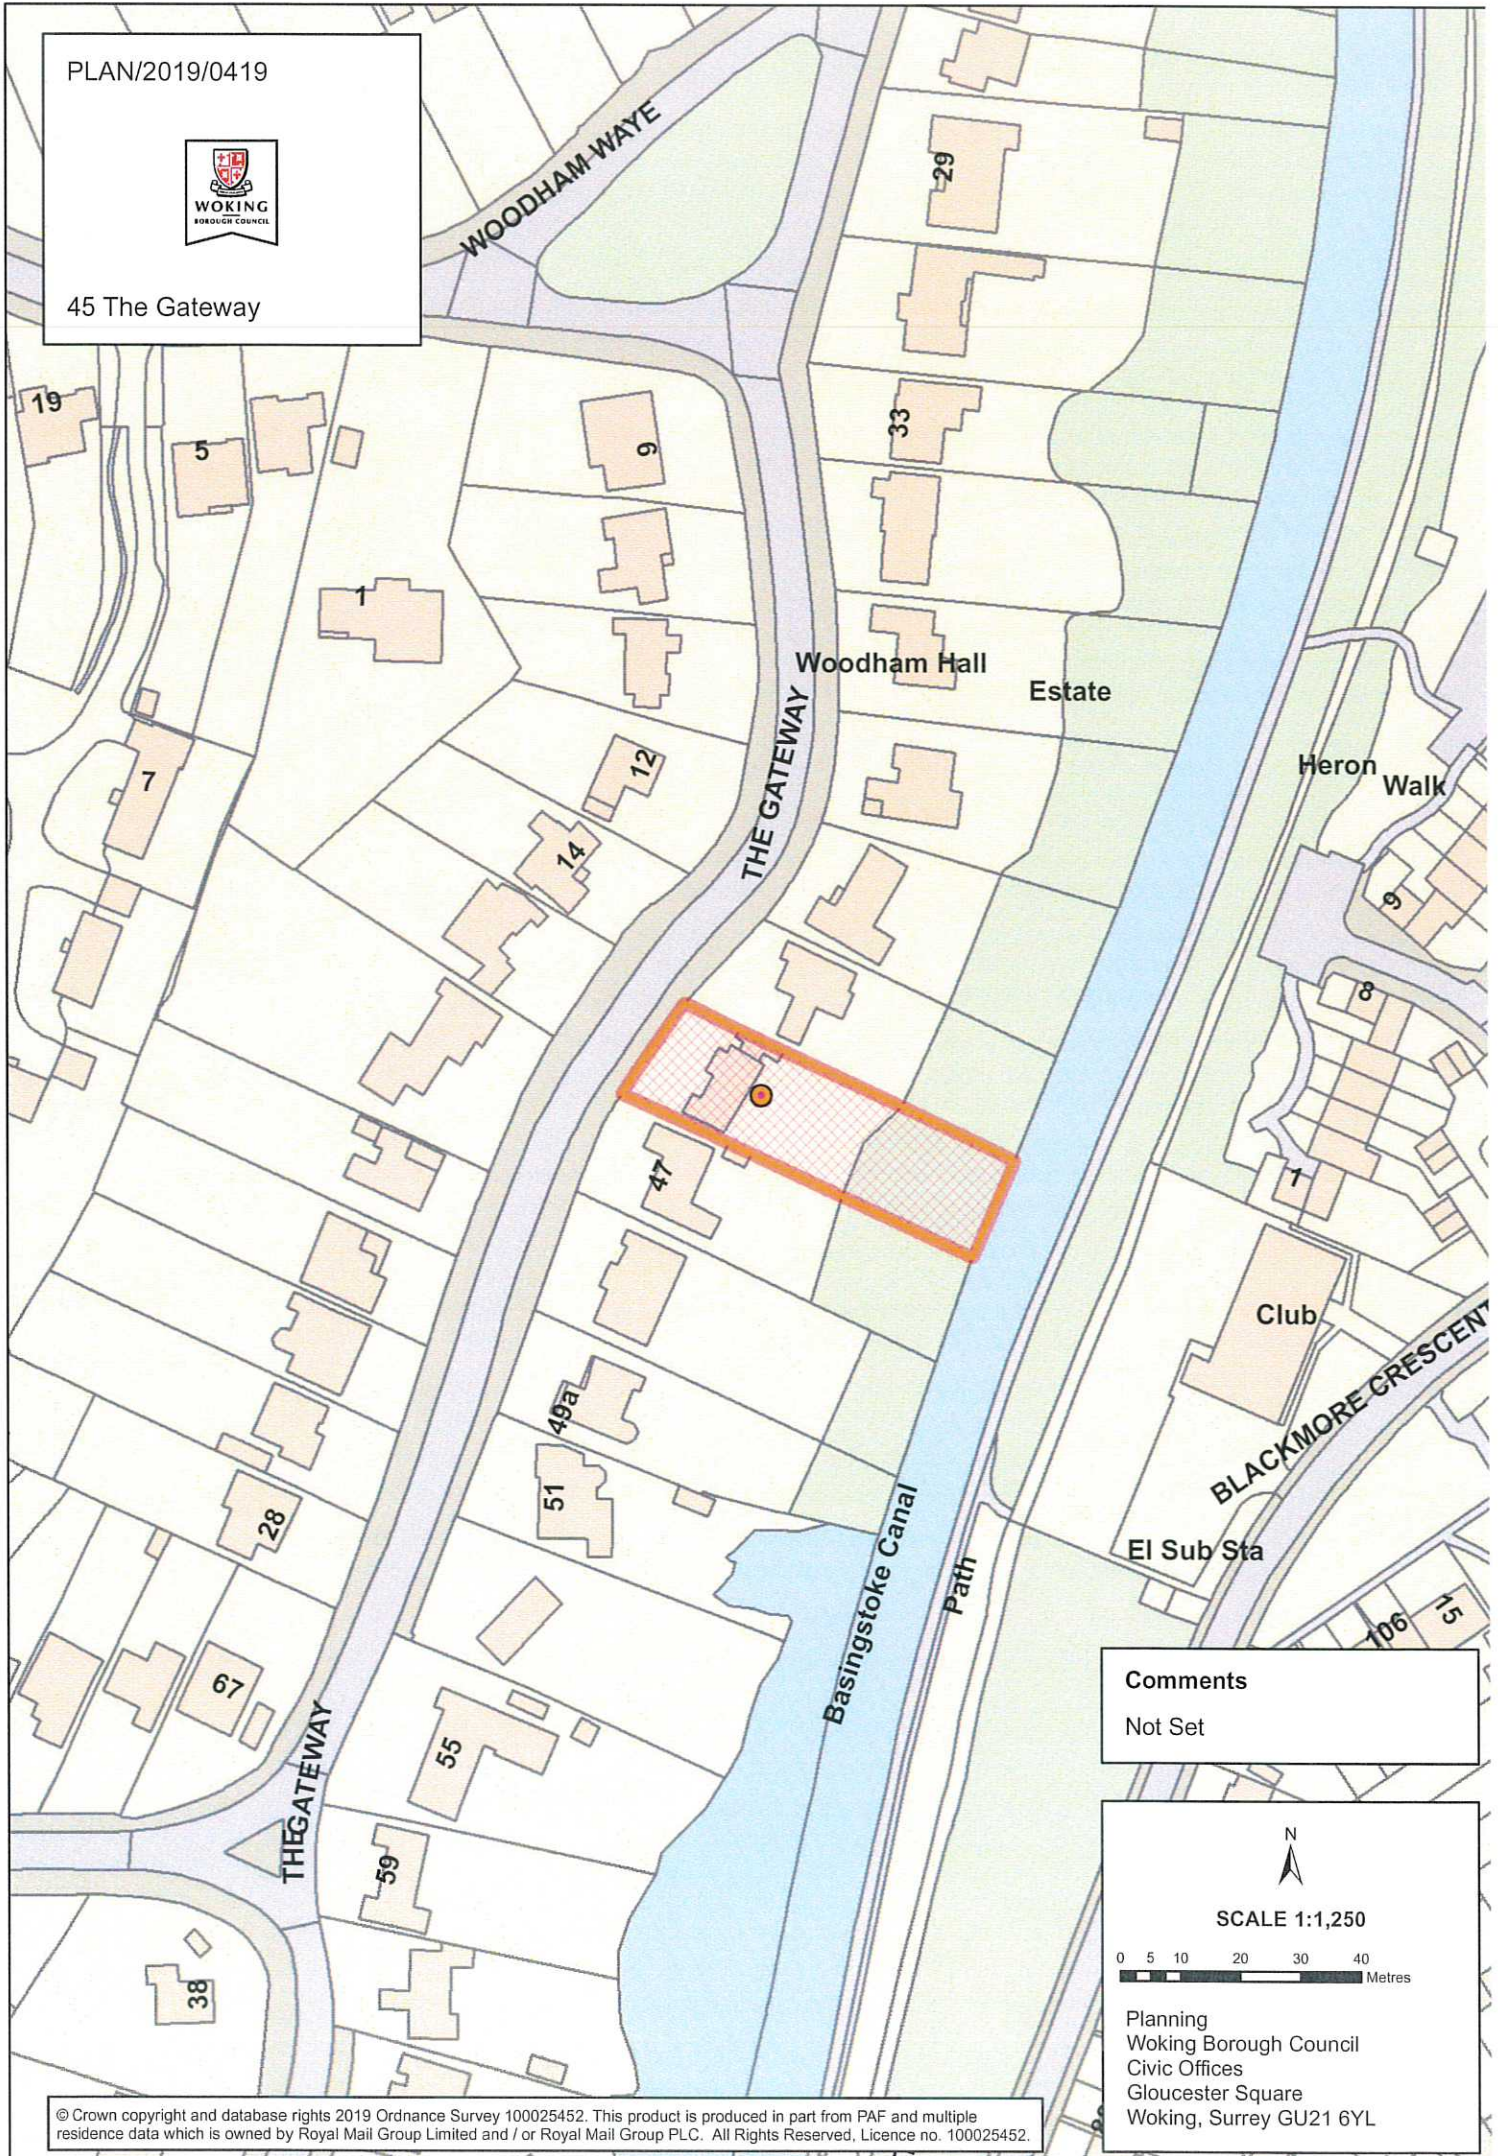

PLAN/2019/0419

45 The Gateway

Comments
Not Set

Planning
Woking Borough Council
Civic Offices
Gloucester Square
Woking, Surrey GU21 6YL